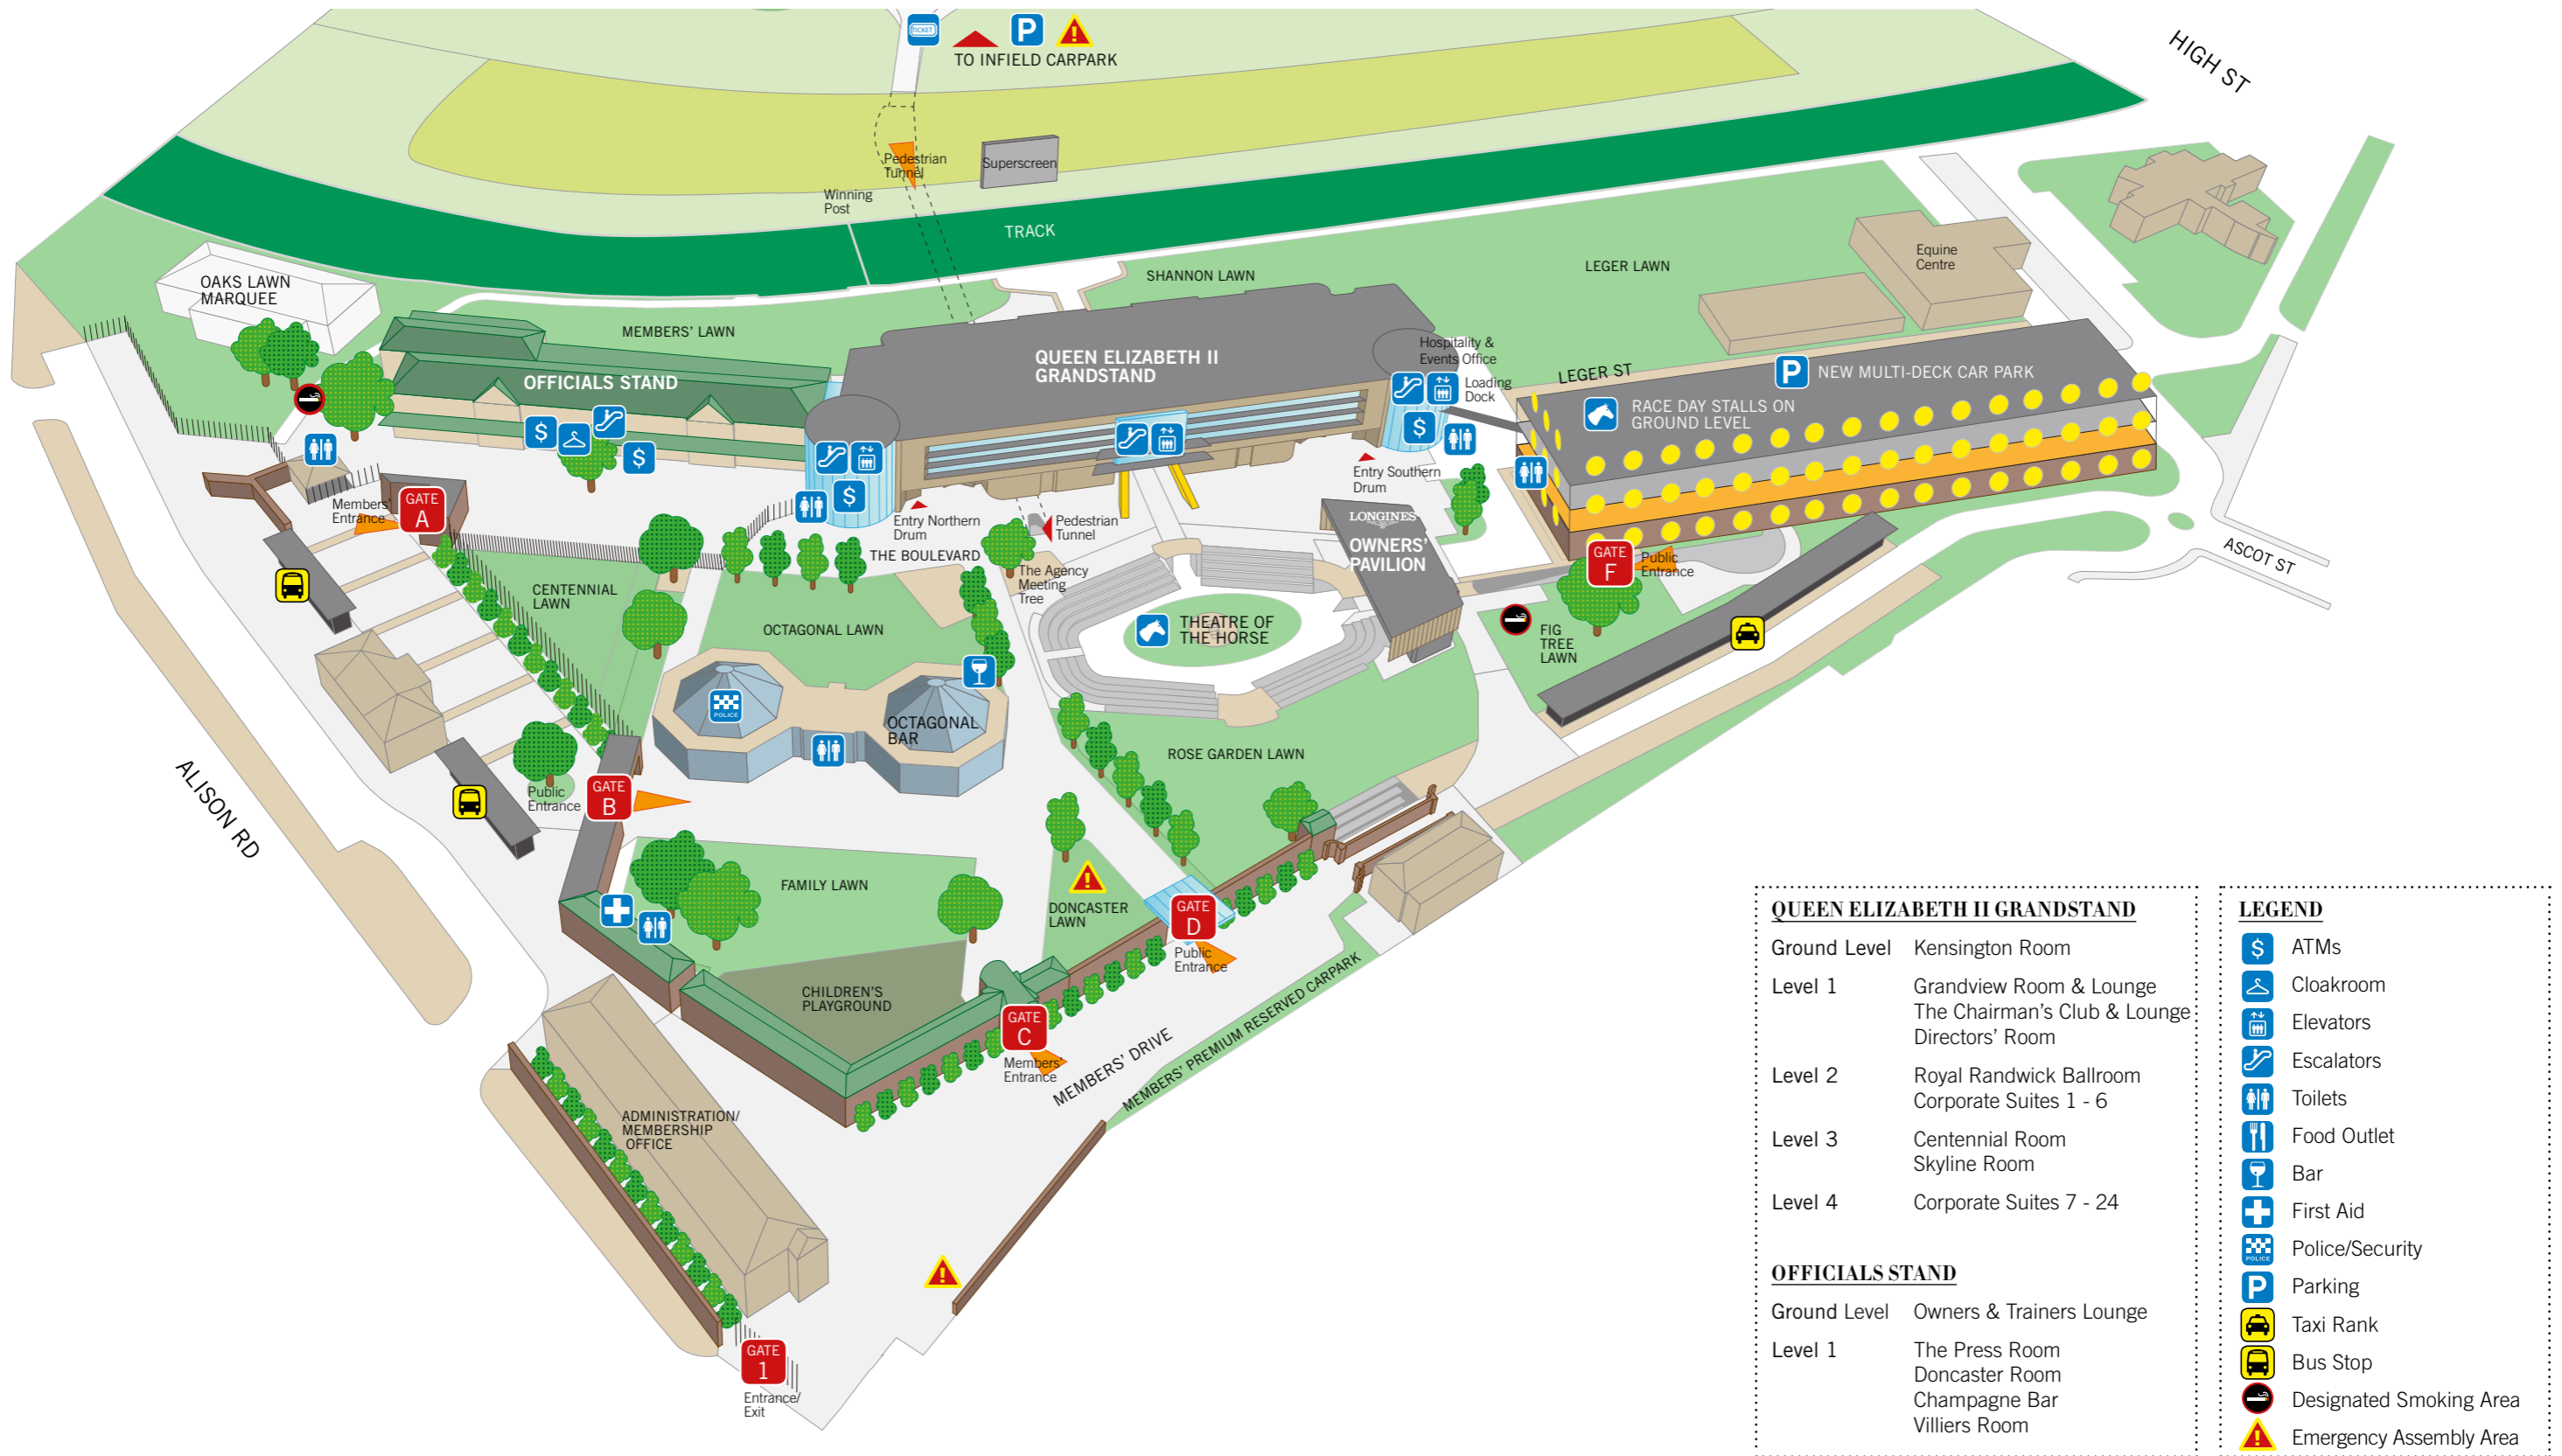

ROYAL RANDWICK PRECINCT MAP

QUEEN ELIZABETH II GRANDSTAND

Ground Level	Kensington Room
Level 1	Grandview Room & Lounge The Chairman's Club & Lounge Directors' Room
Level 2	Royal Randwick Ballroom Corporate Suites 1 - 6
Level 3	Centennial Room Skyline Room
Level 4	Corporate Suites 7 - 24

OFFICIALS STAND

Ground Level	Owners & Trainers Lounge
Level 1	The Press Room Doncaster Room Champagne Bar Villiers Room

LEGEND

- ATMs
- Cloakroom
- Elevators
- Escalators
- Toilets
- Food Outlet
- Bar
- First Aid
- Police/Security
- Parking
- Taxi Rank
- Bus Stop
- Designated Smoking Area
- Emergency Assembly Area